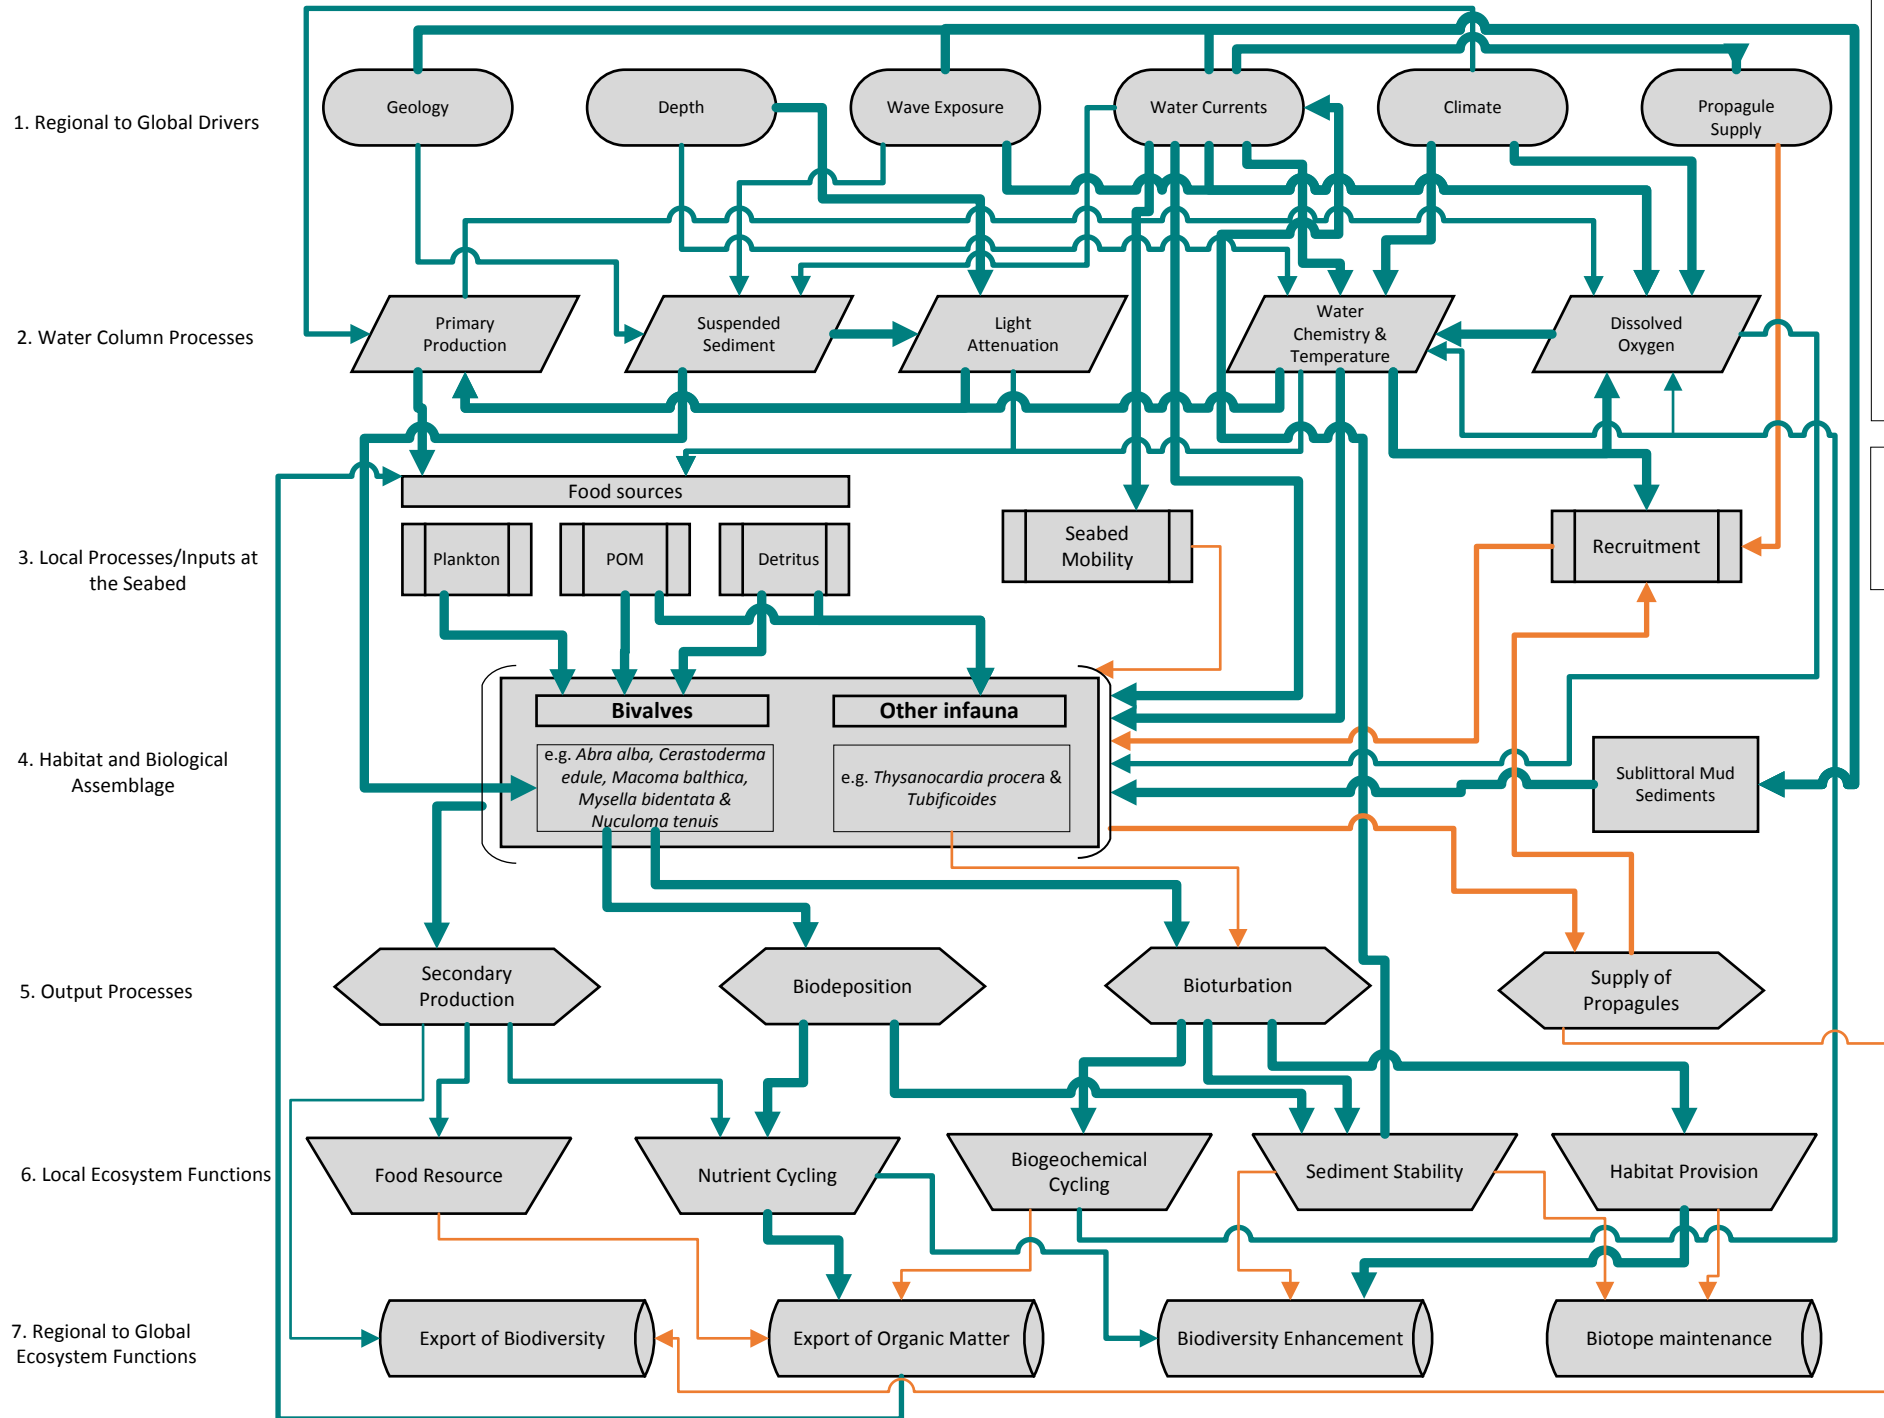

# Sub-model 3. Suspension and Deposit Feeding Infauna - CONFIDENCE

**Legend**

- Low confidence (thin grey line)
- Medium confidence (medium grey line)
- High confidence (thick grey line)
- Link informed by Literature Review (teal line)
- Link informed by Expert Opinion \* (orange line)

\* Links informed by Expert Opinion do not exceed the Medium Confidence level.

Version 1.0

Please see accompanying report for model restrictions and limitations