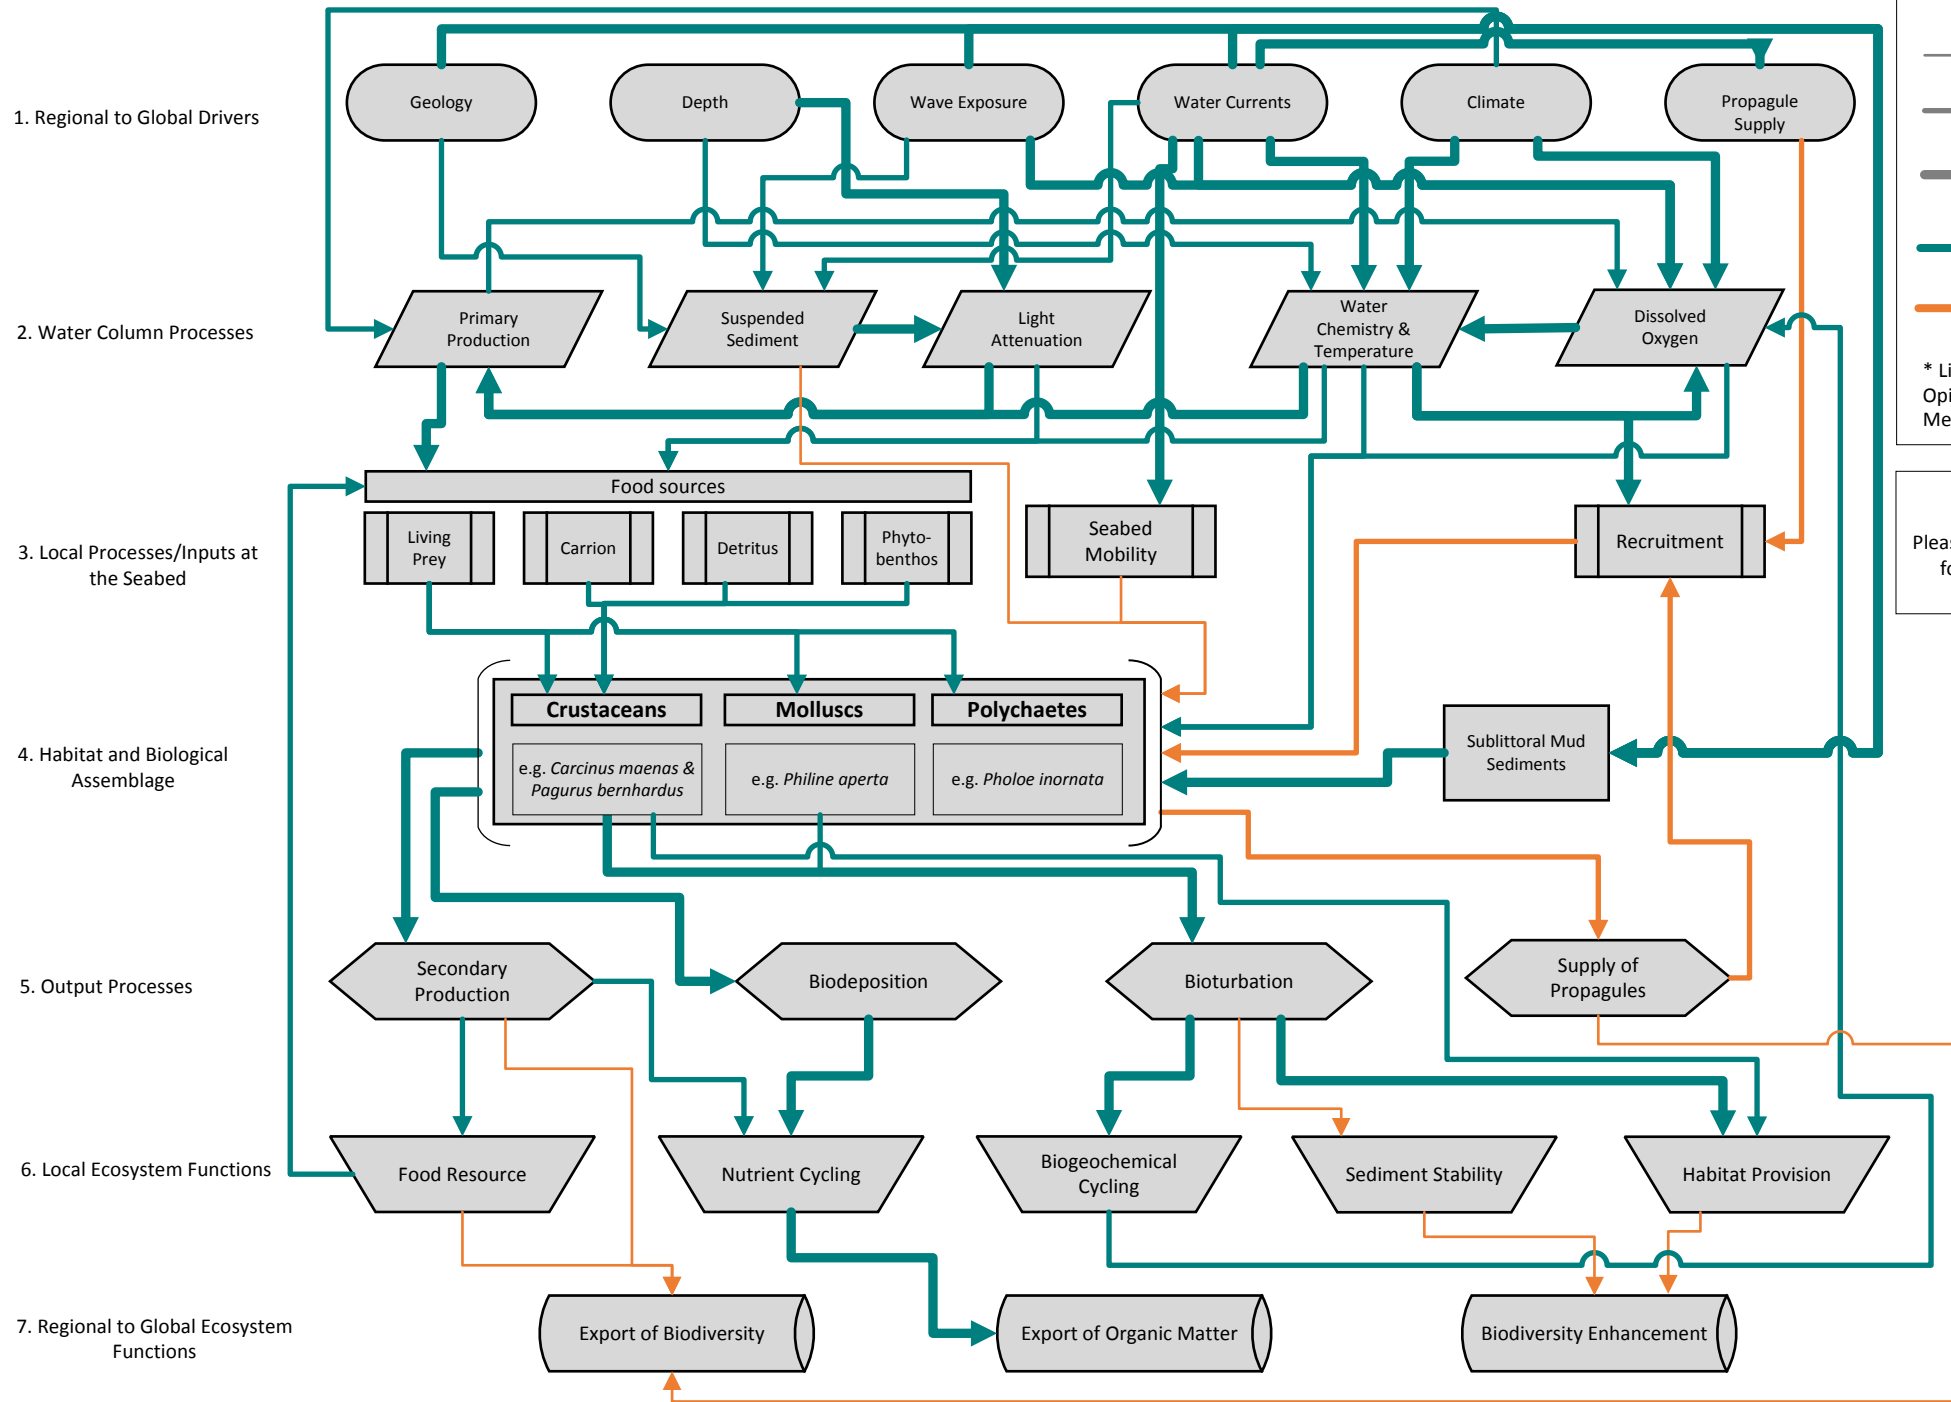

Sub-model 4. Mobile Epifauna, Predators and Scavengers - CONFIDENCE

Legend

- Low confidence (thin grey line)
- Medium confidence (medium grey line)
- High confidence (thick grey line)
- Link informed by Literature Review (teal line)
- Link informed by Expert Opinion * (orange line)

* Links informed by Expert Opinion do not exceed the Medium Confidence level.

Version 1.0

Please see accompanying report for model restrictions and limitations