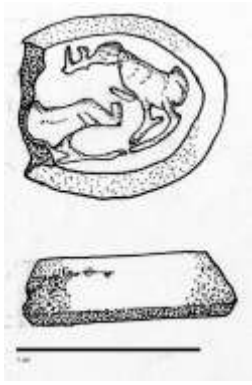

Artefact ID	420	Association strength	neutral
Description	Facing chickens intaglio	Context strength	neutral
Find type	intaglio	Dating strength	weak
Material	glass	Overall strength	weak
Typology			
Start date		End date	
Location	Wroxeter	County	Shropshire
Site type	urban		
Source	Cool, H. E. M., White, R., Griffiths, D., Linnane, S., Bliss, A., and Pretty, K., 2014. The Small Finds from the Baths Basilica, Wroxeter: a Digital Resource [data-set]. York: Archaeology Data Service		
Categories	adornment, iconographic,		

Image copyright
source