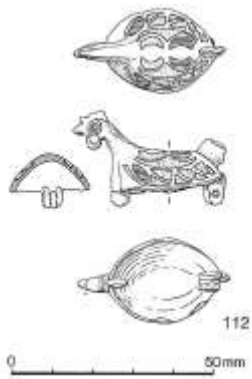

Image copyright
source, fig 15 p 53

Artefact ID	349	Association strength	strong
Description	Bird mount	Context strength	neutral
Find type	mount	Dating strength	neutral
Material	copper alloy	Overall strength	neutral
Typology			
Start date		End date	AD100
Location	Castleford	County	West Yorkshire
Site type	military		
Source	Cool, H. E. M., 1998. The needles, weights, table utensils, seal boxes, furniture, fittings, fastenings and miscellaneous objects. In: H. E. M. Cool and C. Philo, eds. Roman Castleford: excavations 1974-85, volume I: the small finds. Exeter: West Yorks		
Categories	display, iconographic,		