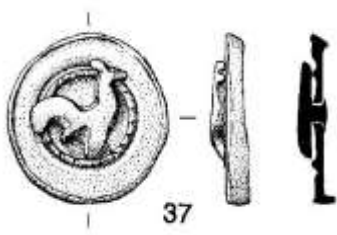

Artefact ID	505	Association strength	strong
Description	Seal box lid	Context strength	neutral
Find type	lid	Dating strength	neutral
Material	copper alloy	Overall strength	neutral
Typology			
Start date	AD100	End date	AD150
Location	St Albans	County	Hertfordshire
Site type	urban		
Source	Adamson, S. and Niblett, R., 2006. The small finds. In: Niblett, R., Manning, W., and Saunders, C., eds. Verulamium: Excavations within the Roman Town 1986–88. <i>Britannia</i>, 37, 138-172.		
Categories	iconographic, practical,		

Image copyright
source, fig 44 p 148

Artefact ID	506	Association strength	neutral
Description	Thames-side Kent vessel	Context strength	strong
Find type	pottery	Dating strength	strong
Material	ceramic	Overall strength	neutral
Typology			
Start date	AD180	End date	AD220
Location	London	County	Greater London
Site type	urban		
Source	Whytehead, R., 1986. The excavation of an area within a Roman cemetery at West Tenter Street, London E1. <i>Transactions of the London and Middlesex Archaeological Society</i>, 37, 23-124.		
Categories	association, consumption, funerary,