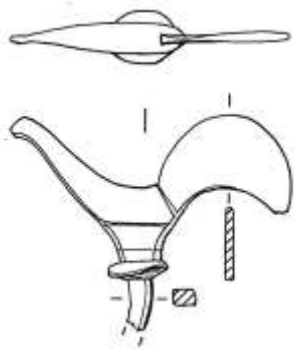

Artefact ID	441	Association strength	strong
Description	Chicken pin	Context strength	neutral
Find type	pin	Dating strength	neutral
Material	copper alloy	Overall strength	neutral
Typology	Cool group 18		
Start date	AD100	End date	AD160
Location	York	County	North Yorkshire
Site type	urban		
Source	Cool, H. E. M., Lloyd-Morgan, G., and Hooley, A. D., 1995. Finds from the Fortress. York: Council for British Archaeology.		
Categories	adornment, iconographic,		

Image copyright
source fig 720 p 1542

Artefact ID	442	Association strength	weak
Description	Bird brooch	Context strength	neutral
Find type	brooch	Dating strength	weak
Material	copper alloy	Overall strength	weak
Typology			
Start date		End date	
Location	Wanborough	County	Wiltshire
Site type	small town		
Source	Butcher, S., 2001. The brooches. In: A. S. Anderson, J. S. Wachter, and A. P. Fitzpatrick, eds. The Romano-British 'Small Town' at Wanborough, Wiltshire. London: Society for the Promotion of Roman Studies, 41-74.		
Categories	adornment, iconographic,