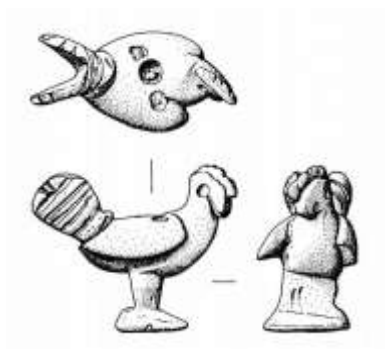

Image copyright
S. White and Norfolk Landscape Archaeology