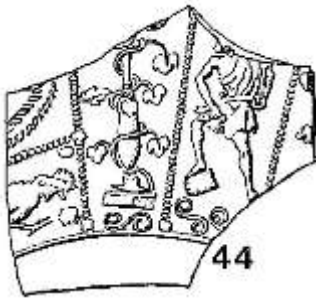

Image copyright
source fig 79 p173

Artefact ID	377	Association strength	strong
Description	Samian	Context strength	neutral
Find type	pottery	Dating strength	strong
Material	ceramic	Overall strength	strong
Typology	form 37		
Start date	AD125	End date	AD145
Location	Chichester	County	West Sussex
Site type	urban		
Source	Dannell, G. B., 1978. The samian pottery. In: A. Down, ed. Chichester Excavations III. Chichester: Chichester Civic Society, 225-233.		
Categories	consumption, iconographic,		