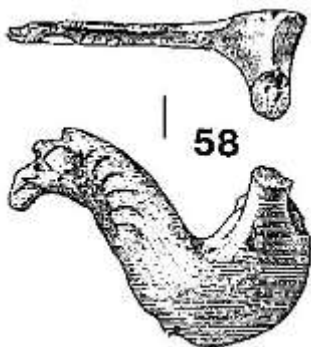

Image copyright
source, fig 27.4 p 199

Artefact ID	376	Association strength	strong
Description	Samian	Context strength	neutral
Find type	pottery	Dating strength	strong
Material	ceramic	Overall strength	strong
Typology	form 37		
Start date	AD145	End date	AD175
Location	Silchester	County	Hampshire
Site type	urban		
Source	Timby, J., 2011. The pottery. In: M. Fulford and A. Clarke, eds. Silchester: city in transition: the mid-Roman occupation of Insula IX c. A. D. 125-250/300: a report on excavations undertaken since 1997. London: Society for the Promotion of Roman Studi		
Categories	consumption, iconographic,