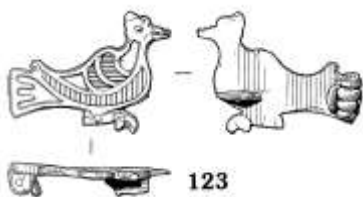

Image copyright
source fig 25 p 63