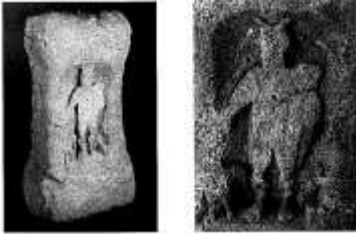

Image copyright
source, fig 78, p 94

Image copyright
Henig, M., 1993. Roman Sculpture from the
Cotswold Region. Oxford: Oxford University
Press. Plate 20

Image copyright
http://www.britishmuseum.org/research/collection_online/collection_object_details.aspx?objectId=1493457&partId=1