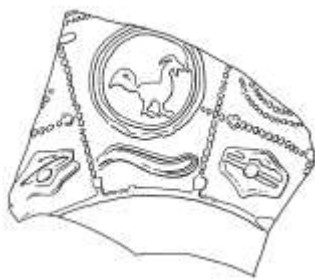

Artefact ID	1183	Association strength	strong
Description	Samian bowl	Context strength	neutral
Find type	pottery	Dating strength	neutral
Material	ceramic	Overall strength	neutral
Typology	form 37		
Start date	AD165	End date	AD200
Location	Leicester	County	Leicestershire
Site type	urban		
Source	Dannell, G. B., 1999. Decorated samian. In: Buckley, R. and Connor, A., eds. Roman and Medieval Occupation in Causeway Lane, Leicester: excavations 1980 and 1991. Leicester: University of Leicester Archaeological Services, 96-102.		
Categories	consumption, iconographic,		

Image copyright
source fig 58 p 100

Artefact ID	1184	Association strength	strong
Description	Lamp	Context strength	weak
Find type	lamp	Dating strength	weak
Material	ceramic	Overall strength	weak
Typology	picture lamp Loeschcke IV		
Start date	AD1	End date	AD100
Location	Lincoln	County	Lincolnshire
Site type	urban		
Source	Russell, J., 1973. Ancient Lamps in Vancouver. <i>Levant</i>, 5, 91-101.		
Categories	iconographic, practical,		

Image copyright

**No Image
Available**