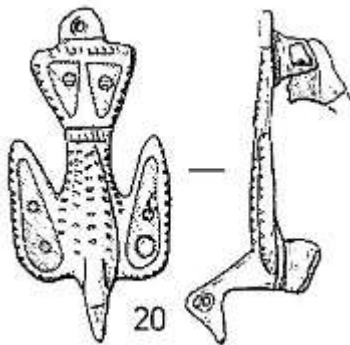

Image copyright
source, fig 67, p 97

Artefact ID	330	Association strength	weak
Description	Samian ware	Context strength	neutral
Find type	pottery	Dating strength	neutral
Material	ceramic	Overall strength	weak
Typology	form 37		
Start date	AD100	End date	AD125
Location	Poundbury	County	Dorset
Site type	urban		
Source	Green, C. S., 1987. Excavations at Poundbury, Dorchester, Dorset 1966-1982, Volume I: the settlements. Dorchester: Dorset Natural History and Archaeological Society.		
Categories	consumption, iconographic,