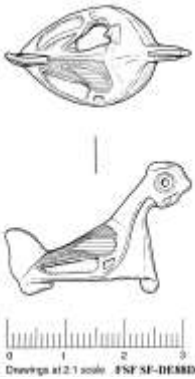

Artefact ID	99	Association strength	neutral
Description	Chicken brooch	Context strength	weak
Find type	brooch	Dating strength	weak
Material	copper alloy	Overall strength	weak
Typology	Crummy type 214		
Start date	AD100	End date	AD200
Location	Fressingfield	County	Suffolk
Site type	other		
Source	http://finds.org.uk/database/artefacts/record/id/243560		
Categories	adornment, iconographic,		

Image copyright
Suffolk County Council Archaeology Service