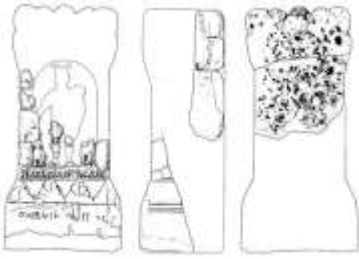

Image copyright

http://www.britishmuseum.org/research/collection_online/collection_object_details.aspx?objectId=1493456&partId=1

Image copyright

Henig, M., 1993. Roman Sculpture from the Cotswold Region. Oxford: Oxford University Press. Plate 21