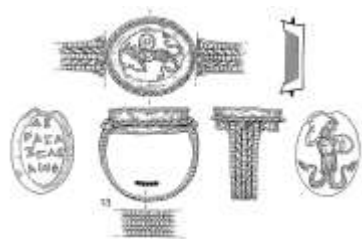

Image copyright
source, fig 7 p 80

Image copyright
source, pl 3

Artefact ID	335	Association strength	strong
Description	Ring of Abraxas	Context strength	weak
Find type	ring	Dating strength	weak
Material	gold	Overall strength	weak
Typology			
Start date	AD375	End date	AD450
Location	Thetford	County	Norfolk
Site type	other		
Source	Johns, C. and Potter, T., 1983. The Thetford Treasure: Roman jewellery and silver. London: Trustees of the British Museum.		
Categories	adornment, hybrid, iconographic, religion,		