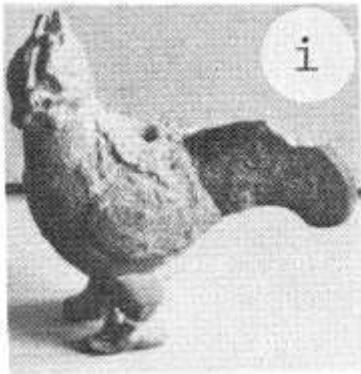

Image copyright
source, fig 28, p 178

Artefact ID	2221	Association strength	strong
Description	Cockerel figurine	Context strength	weak
Find type	figurine	Dating strength	weak
Material	copper alloy	Overall strength	weak
Typology			
Start date		End date	
Location	Great Bedwyn	County	Wiltshire
Site type	villa		
Source	Ault, B. and Pennanen, V. H., 1997. Objects of metal. In: Hostetter, E. and Howe, T. N., eds. The Romano-British Villa at Castle Copse, Great Bedwyn. Bloomington: Indiana University Press, 220-254.		
Categories	display, iconographic,		