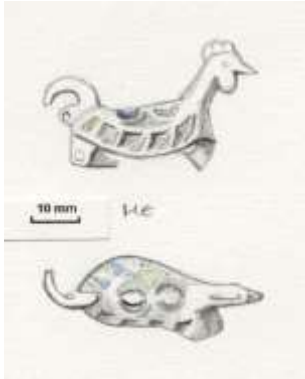

Image copyright

**No Image
Available**

Artefact ID	23	Association strength	strong
Description	Chicken brooch	Context strength	weak
Find type	brooch	Dating strength	weak
Material	copper alloy	Overall strength	weak
Typology	Crummy type 214		
Start date	AD100	End date	AD200
Location	Ludford	County	Lincolnshire
Site type	other		
Source	http://finds.org.uk/database/artefacts/record/id/13143		
Categories	adornment, iconographic,		

Image copyright
North Lincolnshire Museum

Artefact ID	24	Association strength	strong
Description	Chicken brooch	Context strength	weak
Find type	brooch	Dating strength	weak
Material	copper alloy	Overall strength	weak
Typology	Crummy type 214		
Start date	AD100	End date	AD200
Location	West Lindsey	County	Lincolnshire
Site type	other		
Source	http://finds.org.uk/database/artefacts/record/id/9188		
Categories	adornment, iconographic,		