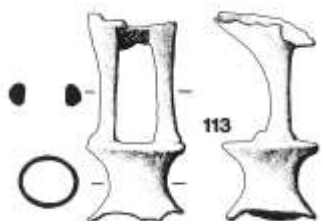

Image copyright
source, fig 88 p 366