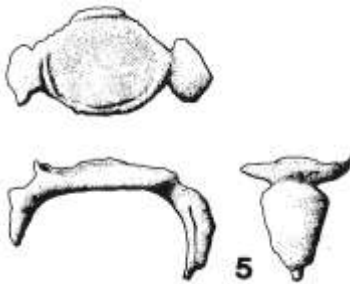

Image copyright
source, fig 76, p 324