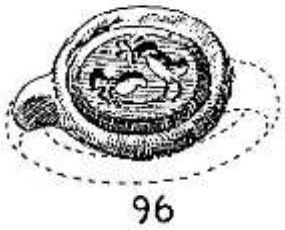

Image copyright
source, pl XXXV