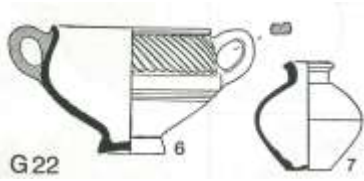

Image copyright
source, fig 67

Artefact ID	560	Association strength	strong
Description	Mercury ring	Context strength	weak
Find type	ring	Dating strength	neutral
Material	copper alloy	Overall strength	neutral
Typology			
Start date	AD200	End date	AD300
Location	Caerleon	County	Gwent
Site type	military		
Source	Henig, M. and Lloyd-Morgan, G., 2000. Finger-rings, intaglios and other ring-settings. In: Evans, E., ed. The Caerleon Canabae: excavations in the civil settlement 1984-90. London: Society for the Promotion of Roman Studies, 322-328.		
Categories	adornment, human, iconographic, religion,