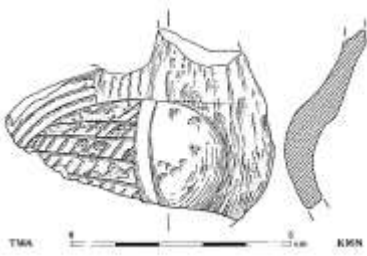

Image copyright
source, fig 89 p 167

Artefact ID	396	Association strength	neutral
Description	Finger ring	Context strength	neutral
Find type	ring	Dating strength	weak
Material	copper alloy	Overall strength	neutral
Typology			
Start date	AD100	End date	AD300
Location	Richborough	County	Kent
Site type	military		
Source	Henderson, A. M., 1949. Small objects in metal, bone, glass, etc. In: J. P. Bush-Fox, ed. Fourth Report on the Excavations of the Roman Fort at Richborough, Kent. Oxford: Society of Antiquaries, 106-160.		
Categories	adornment, iconographic, plant,