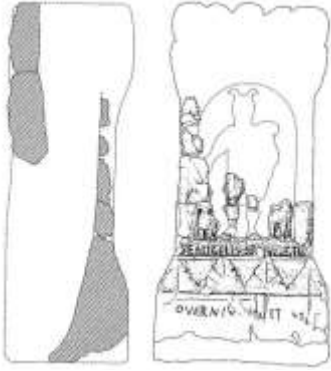

Image copyright

Henig, M., 1993. Roman Sculpture from the Cotswold Region. Oxford: Oxford University Press. Plate 21

Image copyright

source, fig 79, p 95

Image copyright

source, fig 80, p 96

Artefact ID	310	Association strength	strong
Description	Cockerel figurine	Context strength	neutral
Find type	figurine	Dating strength	weak
Material	copper alloy	Overall strength	neutral
Typology			
Start date		End date	AD420
Location	Uley	County	Gloucestershire
Site type	religious		
Source	Henig, M., 1993. Votive objects: images and inscriptions. In: A. Woodward and P. Leach, eds. The Uley Shrines: excavation of a ritual complex on West Hill, Uley, Gloucestershire: 1977-9. London: English Heritage, 89-112.		
Categories	display, iconographic,		