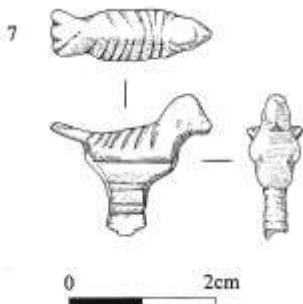

Image copyright
source fig 36 p 37

Artefact ID	1145	Association strength	strong
Description	Central Gaulish cockerel figurine	Context strength	neutral
Find type	figurine	Dating strength	neutral
Material	ceramic	Overall strength	neutral
Typology			