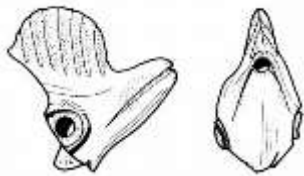

Image copyright
source, fig 55, p 215

Artefact ID	1438	Association strength	neutral
Description	Iron ring on leg bone	Context strength	neutral
Find type	leg ring	Dating strength	neutral
Material	iron	Overall strength	neutral
Typology			
Start date	AD100	End date	AD200
Location	Tripontium	County	Warwickshire
Site type	small town		
Source	Cameron, H. and Lucas, J., 1969. Tripontium: First Interim Report on excavations by the Rugby Archaeological Society at Cave's Inn near Rugby. <i>Transactions of the Birmingham Archaeological Society</i>, 83, 130-179.		
Categories	association,