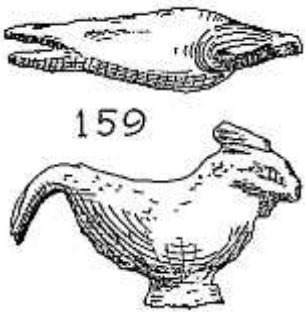

Image copyright
source, fig 49, p 143

Artefact ID	323	Association strength	weak
Description	Samian	Context strength	neutral
Find type	pottery	Dating strength	neutral
Material	ceramic	Overall strength	weak
Typology	form 29		
Start date	AD60	End date	AD61
Location	St Albans	County	Hertfordshire
Site type	other		
Source	Hartley, B. R., 1972. The samian ware. In: S. Frere, ed. Verulamium Excavations, Volume I. Oxford: The Society of Antiquaries, 216-262.		
Categories	consumption, iconographic,