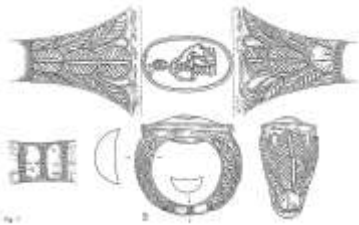

Image copyright

Neal, D. S. and Cosh, S. R., 2009. Roman Mosaics of Britain, Volume III: South-East Britain, part 1. London: Society of Antiquaries of London. P 266 fig 247

Artefact ID	334	Association strength	strong
Description	Ring of Mercury	Context strength	weak
Find type	ring	Dating strength	weak
Material	gold	Overall strength	weak
Typology			
Start date	AD375	End date	AD450
Location	Thetford	County	Norfolk
Site type	other		
Source	Johns, C. and Potter, T., 1983. The Thetford Treasure: Roman jewellery and silver. London: Trustees of the British Museum.		
Categories	adornment, human, iconographic, religion,		