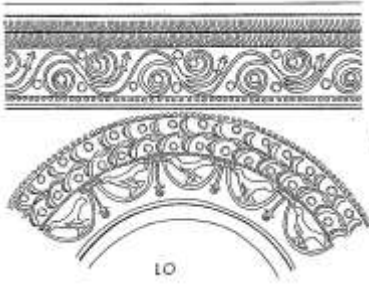

Image copyright
source, fig 49, p 143

Artefact ID	323	Association strength	weak
Description	Samian	Context strength	neutral
Find type	pottery	Dating strength	neutral
Material	ceramic	Overall strength	weak
Typology	form 29		
Start date	AD60	End date	AD61
Location	St Albans	County	Hertfordshire
Site type	other		
Source	Hartley, B. R., 1972. The samian ware. In: S. Frere, ed. Verulamium Excavations, Volume I. Oxford: The Society of Antiquaries, 216-262.		
Categories	consumption, iconographic,		