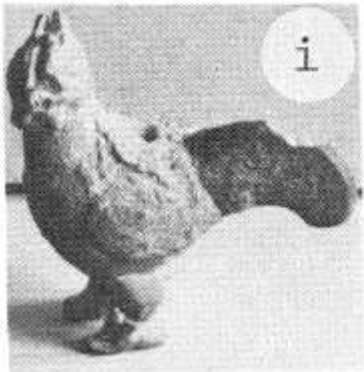

Image copyright
Green, M. J., 1976. A Corpus of Religious Material from the Civilian Areas of Roman Britain. Oxford: British Archaeological Reports. PI III