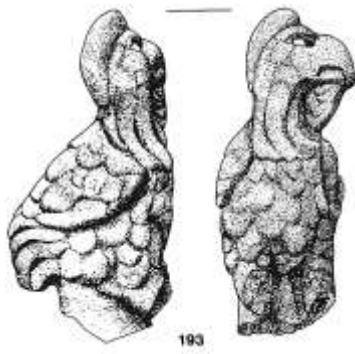

Image copyright
Zeepvat, R. J., 1987. Worked stone. In: R. J. Zeepvat, R. J. Williams, and D. C. Maynard, eds. Roman Milton Keynes: excavations and fieldwork, 1971-1982. Aylesbury: Buckinghamshire Archaeological Society, 145-146. fig 46 p 144

Artefact ID	301	Association strength	strong
Description	Cockerel figurine	Context strength	weak
Find type	figurine	Dating strength	weak
Material	silver	Overall strength	weak
Typology			
Start date		End date	
Location	Cirencester	County	Gloucestershire
Site type	urban		
Source	Wilson, D. R. and Wright, R. P., 1968. Roman Britain in 1967. The Journal of Roman Studies, 58, 176-214.		
Categories	display, iconographic,