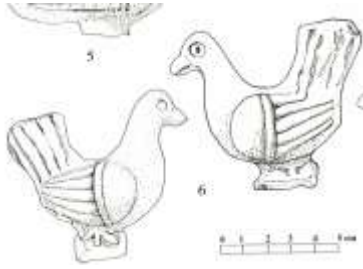

Image copyright
source, p 236

Image copyright
Jeanlin, fig 11, p 221

Artefact ID	1174	Association strength	neutral
Description	Hen figurine	Context strength	neutral
Find type	figurine	Dating strength	weak
Material	ceramic	Overall strength	neutral
Typology			
Start date	AD50	End date	AD100
Location	Nuits-Saint-Georges	Department	Côte-d'Or
Site type	religious		
Source	Talvas, S., 2007. Recherches sur les figurines en terre cuite gallo-romaine en contexte archaéologique. Toulouse: Université Toulouse le Mirail - Toulouse II.		
Categories	display, iconographic,		