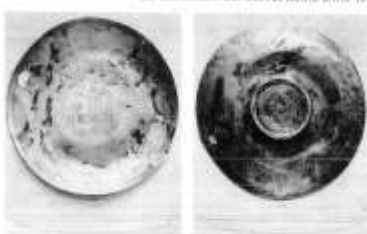

Image copyright
source, fig 245, p 395

Artefact ID	1354	Association strength	neutral
Description	Cockerel-headed figurine	Context strength	weak
Find type	figurine	Dating strength	weak
Material	copper alloy	Overall strength	weak
Typology			
Start date		End date	
Location	Troyes	Department	Aube
Site type	urban		
Source	Denajar, L., 2005. L'Aube. Paris: Académie des inscriptions et belles-lettres.		
Categories	display, hybrid, iconographic,		