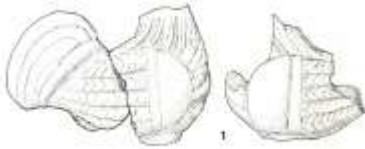

Image copyright

No Image Available

Artefact ID	2273	Association strength	strong
Description	Cockerel figurine	Context strength	weak
Find type	figurine	Dating strength	neutral
Material	ceramic	Overall strength	neutral
Typology			
Start date	AD100	End date	AD200
Location	Bourbon-Lancy	Department	Saône-et-Loire
Site type	urban		
Source	Rouvier-Jeanlin, M., Joly, M., and Notet, J.-C., 1990. Bourbon-Lancy (Saône-et-Loire): un atelier de figurines en terre cuite gallo-romaines: les fouilles du Breuil, 1985-1986. Paris: Editions de la Maison des sciences de l'homme.		
Categories	display, iconographic,		