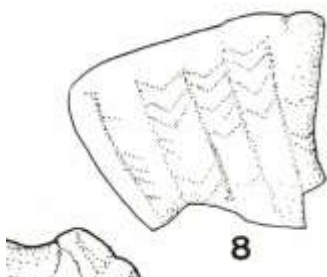

Artefact ID	2286	Association strength	weak
Description	Chicken figurine	Context strength	weak
Find type	figurine	Dating strength	neutral
Material	ceramic	Overall strength	weak
Typology			
Start date	AD100	End date	AD200
Location	Bourbon-Lancy	Department	Saône-et-Loire
Site type	urban		
Source	Rouvier-Jeanlin, M., Joly, M., and Notet, J.-C., 1990. Bourbon-Lancy (Saône-et-Loire): un atelier de figurines en terre cuite gallo-romaines: les fouilles du Breuil, 1985-1986. Paris: Editions de la Maison des sciences de l'homme.		
Categories	display, iconographic,		

Image copyright
source, fig 38, p 105