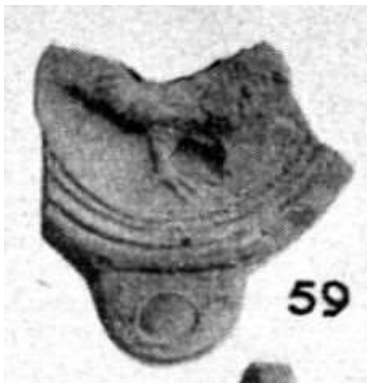

Image copyright
source, pl V

Artefact ID	1257	Association strength	strong
Description	Cockerel figurine	Context strength	neutral
Find type	figurine	Dating strength	weak
Material	ceramic	Overall strength	neutral
Typology			
Start date		End date	
Location	Coren	Department	Cantal
Site type	religious		
Source	Audin, P., 1983. Les eaux chez les Arvernes et les Bituriges (Les sanctuaires des eaux) - Chapitre I. <i>Revue archéologique du Centre de la France</i>, 22(2), 83-108.		
Categories	display, iconographic, votive,