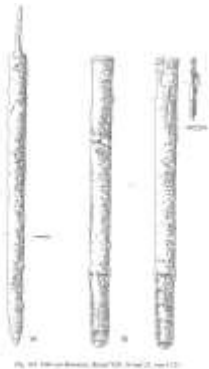

Image copyright
source fig 141 p 293

Image copyright
source fig 140 p 292

Image copyright
source fig 169 p 334

Artefact ID	1160	Association strength	weak
Description	Bird-shaped hairpin	Context strength	strong
Find type	pin	Dating strength	weak
Material	bone	Overall strength	weak
Typology			
Start date	AD300	End date	AD400
Location	Ville-sur-Retourne	Department	Ardennes
Site type	small town		
Source	Stead, I. M., Flouest, J. L., and Rigby, V., 2006. Iron Age and Roman Burials in Champagne. Oxford: Oxbow Books.		
Categories	adornment, funerary, iconographic,		