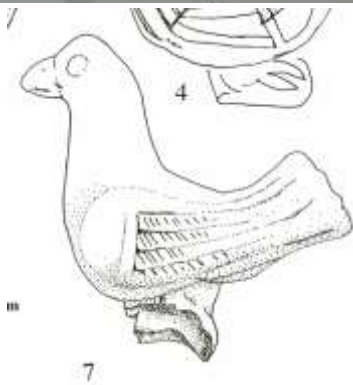

Image copyright
source, p237

Image copyright
Jeanlin, fig 11, p 221

Artefact ID	1175	Association strength	neutral
Description	Hen figurine	Context strength	weak
Find type	figurine	Dating strength	weak
Material	ceramic	Overall strength	weak
Typology			
Start date	AD1	End date	AD200
Location	Octon	Department	Hérault
Site type	urban		
Source	Talvas, S., 2007. Recherches sur les figurines en terre cuite gallo-romaine en contexte archaéologique. Toulouse: Université Toulouse le Mirail - Toulouse II.		
Categories	display, iconographic,		