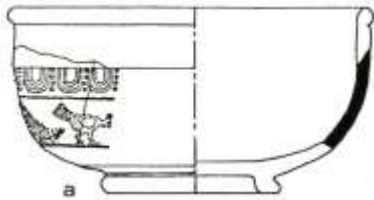

Image copyright
source, fig 57, p 146

Artefact ID	2466	Association strength	strong
Description	Samian bowl	Context strength	neutral
Find type	pottery	Dating strength	weak
Material	ceramic	Overall strength	neutral
Typology			
Start date		End date	
Location	Lyon-Vaise	Department	Lyon
Site type	urban		
Source	Frascone, D., 1999. La voie de l'Océan et ses abords. nécropoles et habitats gallo-romain, à Lyon Vaise : Le boulevard périphérique nord de Lyon. Lyon: Documents d'Archéologie en Rhône-Alpes.		
Categories	consumption, funerary, iconographic,