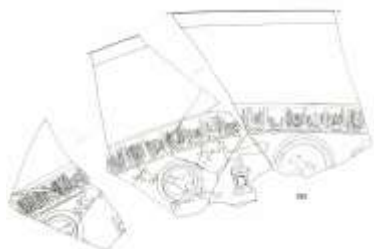

Image copyright
source, fig 85, p 171

Artefact ID	1963	Association strength	strong
Description	Stele of Laetus	Context strength	neutral
Find type	statue	Dating strength	weak
Material	stone	Overall strength	neutral
Typology			
Start date		End date	
Location	Bordeaux	Department	Gironde
Site type	urban		
Source	Valensi, L., 1964-1965. Présentation d'œuvres gallo-romaines. Catalogue par Louis Valensi, 2e édition revue et augmentée. Musée d'Aquitaine, 1964-1965. Bordeaux: Musée d'Aquitaine.		
Categories	animal, display, funerary, human, iconographic,