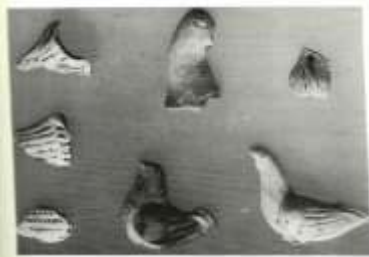

Image copyright
source, fig 23, p 47

Artefact ID	2216	Association strength	neutral
Description	Chicken figurine	Context strength	neutral
Find type	figurine	Dating strength	weak
Material	ceramic	Overall strength	neutral
Typology			
Start date	AD50	End date	AD100
Location	Nuits-Saint-Georges	Department	Côte-d'Or
Site type	religious		
Source	Planson, E., 1982. La Nécropole gallo-romaine des Bolards (Nuits-Saint-Georges). Paris: Editions du Centre National de la Recherche Scientifique.		
Categories	display, iconographic,