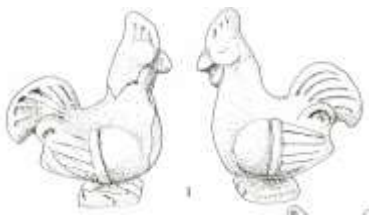

Image copyright
source p 233

Image copyright
Jeanlin, fig 11, p 221

Artefact ID	1167	Association strength	strong
Description	Cockerel figurine	Context strength	neutral
Find type	figurine	Dating strength	weak
Material	ceramic	Overall strength	neutral
Typology			
Start date	AD50	End date	AD100
Location	Nuits-Saint-Georges	Department	Côte-d'Or
Site type	religious		
Source	Talvas, S., 2007. Recherches sur les figurines en terre cuite gallo-romaine en contexte archaéologique. Toulouse: Université Toulouse le Mirail - Toulouse II.		
Categories	display, iconographic,		