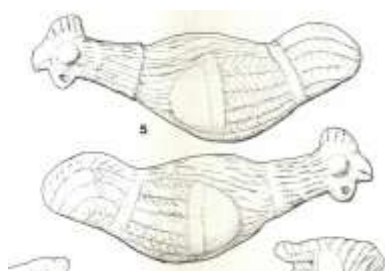

Image copyright

No Image Available

Artefact ID	2253	Association strength	strong
Description	Cockerel figurine	Context strength	weak
Find type	figurine	Dating strength	neutral
Material	ceramic	Overall strength	neutral
Typology			
Start date	AD100	End date	AD200
Location	Bourbon-Lancy	Department	Saône-et-Loire
Site type	urban		
Source	Rouvier-Jeanlin, M., Joly, M., and Notet, J.-C., 1990. Bourbon-Lancy (Saône-et-Loire): un atelier de figurines en terre cuite gallo-romaines: les fouilles du Breuil, 1985-1986. Paris: Editions de la Maison des sciences de l'homme.		
Categories	display, iconographic,		