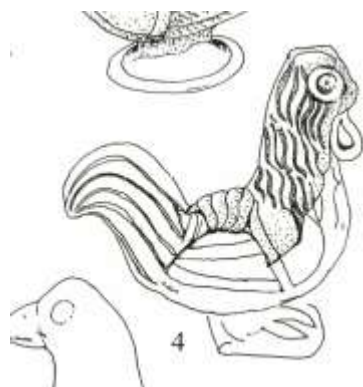

Categories	display, iconographic,
------------	------------------------

Image copyright
source, fig 11, p 221

Artefact ID	2303	Association strength	neutral
Description	Cockerel figurine	Context strength	weak
Find type	figurine	Dating strength	weak
Material	ceramic	Overall strength	weak
Typology			