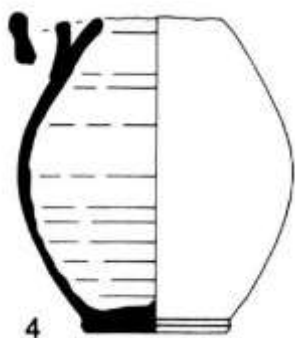

Image copyright
source fig 13 p 288

Artefact ID	1283	Association strength	strong
Description	Pot with votive chicken	Context strength	strong
Find type	pottery	Dating strength	neutral
Material	ceramic	Overall strength	strong
Typology			
Start date	AD50	End date	AD150
Location	Caramany	Department	Pyrénées-Oriental
Site type	rural		
Source	Fabre, V., Forest, V., and Kotarba, J., 1999. Dépôts cultuels domestiques dans la ferme d'époque romaine du Pla de l'Aïgo (Caramany, Pyrénées-Orientales). <i>Revue archéologique de Narbonnaise</i> , 32, 271-292.		
Categories	association, consumption, egg, votive,		