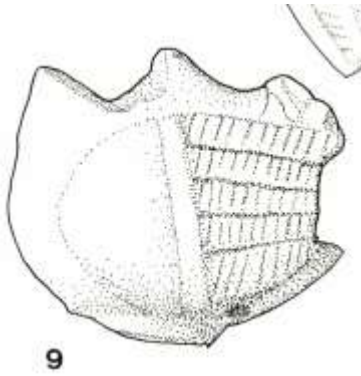

Artefact ID	2288	Association strength	neutral
Description	Chicken figurine	Context strength	weak
Find type	figurine	Dating strength	neutral
Material	ceramic	Overall strength	weak
Typology			
Start date	AD100	End date	AD200
Location	Bourbon-Lancy	Department	Saône-et-Loire
Site type	urban		
Source	Rouvier-Jeanlin, M., Joly, M., and Notet, J.-C., 1990. Bourbon-Lancy (Saône-et-Loire): un atelier de figurines en terre cuite gallo-romaines: les fouilles du Breuil, 1985-1986. Paris: Editions de la Maison des sciences de l'homme.		
Categories	display, iconographic,		

Image copyright
source, fig 38, p 105

Artefact ID	2289	Association strength	neutral
Description	Chicken figurine	Context strength	weak
Find type	figurine	Dating strength	neutral
Material	ceramic	Overall strength	weak
Typology			
Start date	AD100	End date	AD200
Location	Bourbon-Lancy	Department	Saône-et-Loire
Site type	urban		
Source	Rouvier-Jeanlin, M., Joly, M., and Notet, J.-C., 1990. Bourbon-Lancy (Saône-et-Loire): un atelier de figurines en terre cuite gallo-romaines: les fouilles du Breuil, 1985-1986. Paris: Editions de la Maison des sciences de l'homme.		
Categories	display, iconographic,		

Image copyright

**No Image
Available**