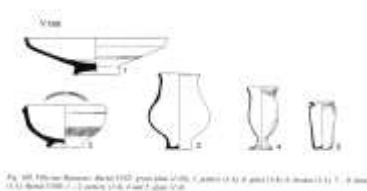

Image copyright
source

Image copyright
source

Image copyright
source

Artefact ID	925	Association strength	neutral
Description	Cockerel brooch	Context strength	weak
Find type	brooch	Dating strength	weak
Material	copper alloy	Overall strength	weak
Typology			
Start date		End date	
Location		Department	
Site type	other		
Source	http://www.britishmuseum.org/research/collection_online/collection_object_details.aspx?objectId=457515&partId=1		
Categories	adornment, iconographic,		

Image copyright
source

Artefact ID	990	Association strength	strong
Description	Lamp	Context strength	weak
Find type	lamp	Dating strength	weak
Material	ceramic	Overall strength	weak
Typology	Loeschcke V		
Start date	AD90	End date	AD150
Location	Drome	Department	Drôme
Site type	urban		
Source	http://www.britishmuseum.org/research/collection_online/collection_object_details.aspx?objectId=434647&partId=1		
Categories	iconographic, plant,		

Image copyright
source fig 141 p 293

Image copyright
source fig 140 p 292

Image copyright
source fig 169 p 334

Artefact ID	1160	Association strength	weak
Description	Bird-shaped hairpin	Context strength	strong
Find type	pin	Dating strength	weak
Material	bone	Overall strength	weak
Typology			
Start date	AD300	End date	AD400
Location	Ville-sur-Retourne	Department	Ardennes
Site type	small town		
Source	Stead, I. M., Flouest, J. L., and Rigby, V., 2006. Iron Age and Roman Burials in Champagne. Oxford: Oxbow Books.		
Categories	adornment, funerary, iconographic,		