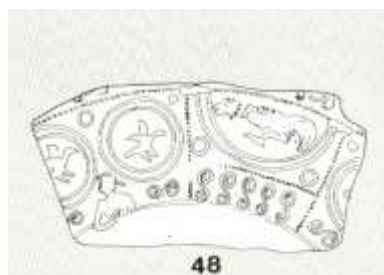

Image copyright
source, pl 5

Artefact ID	2475	Association strength	strong
Description	Samain with cockerel	Context strength	weak
Find type	pottery	Dating strength	weak
Material	ceramic	Overall strength	weak
Typology	form 37		
Start date		End date	
Location	Tongeren	Department	
Site type	urban		
Source	Vanvinckenroye, W., 1989. Terra sigillata uit een Romeinse stortplaats te Tongeren. Tongeren: Provinciaal Gallo-Romeins Museum.		
Categories	consumption, iconographic,