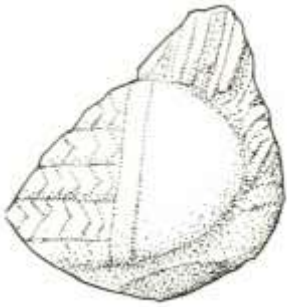

Image copyright

No Image Available

Artefact ID	2237	Association strength	strong
Description	Cockerel figurine	Context strength	weak
Find type	figurine	Dating strength	neutral
Material	ceramic	Overall strength	neutral
Typology			
Start date	AD100	End date	AD200
Location	Bourbon-Lancy	Department	Saône-et-Loire
Site type	urban		
Source	Rouvier-Jeanlin, M., Joly, M., and Notet, J.-C., 1990. Bourbon-Lancy (Saône-et-Loire): un atelier de figurines en terre cuite gallo-romaines: les fouilles du Breuil, 1985-1986. Paris: Editions de la Maison des sciences de l'homme.		
Categories	display, iconographic,		

Image copyright
source, fig 38, p 105

Artefact ID	2238	Association strength	strong
Description	Cockerel figurine	Context strength	weak
Find type	figurine	Dating strength	neutral
Material	ceramic	Overall strength	neutral
Typology			
Start date	AD100	End date	AD200
Location	Bourbon-Lancy	Department	Saône-et-Loire
Site type	urban		
Source	Rouvier-Jeanlin, M., Joly, M., and Notet, J.-C., 1990. Bourbon-Lancy (Saône-et-Loire): un atelier de figurines en terre cuite gallo-romaines: les fouilles du Breuil, 1985-1986. Paris: Editions de la Maison des sciences de l'homme.		
Categories	display, iconographic,