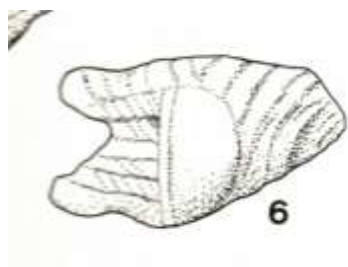

Image copyright

No Image Available

Artefact ID	2261	Association strength	strong
Description	Cockerel figurine	Context strength	neutral
Find type	figurine	Dating strength	neutral
Material	ceramic	Overall strength	neutral
Typology			
Start date	AD100	End date	AD200
Location	Bourbon-Lancy	Department	Saône-et-Loire
Site type	urban		
Source	Rouvier-Jeanlin, M., Joly, M., and Notet, J.-C., 1990. Bourbon-Lancy (Saône-et-Loire): un atelier de figurines en terre cuite gallo-romaines: les fouilles du Breuil, 1985-1986. Paris: Editions de la Maison des sciences de l'homme.		
Categories	display, iconographic,		