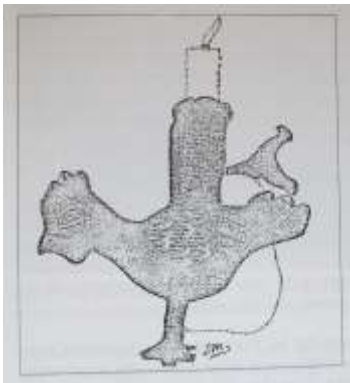

Image copyright

No Image Available

Artefact ID	1377	Association strength	strong
Description	Cockerel candlestick	Context strength	weak
Find type	candlestick	Dating strength	weak
Material	copper alloy	Overall strength	weak
Typology			
Start date		End date	
Location	Argers	Department	Marne
Site type			
Source	Chossenot, R., 2004. La Marne. Paris: Académie des inscriptions et belles-lettres.		
Categories	display, iconographic,		