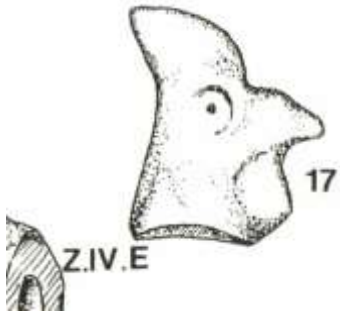

Image copyright
source, fig 37, p 99

Artefact ID	2223	Association strength	neutral
Description	Relief of Mercury and Maia	Context strength	weak
Find type	statue	Dating strength	weak
Material	stone	Overall strength	weak
Typology			
Start date		End date	
Location	Lyon	Department	Lyon
Site type	urban		
Source	Pelletier, A., 1999. Lugdunum: Lyon. Lyon: Presses Universitaires de Lyon.		
Categories	display, human, iconographic, religion,		

Image copyright

No Image Available

Artefact ID	2224	Association strength	strong
Description	Cockerel figurine	Context strength	weak
Find type	figurine	Dating strength	weak
Material	ceramic	Overall strength	weak
Typology			
Start date		End date	
Location	Marenes	Department	Rhône
Site type	urban		
Source	Cabanis, M., 2009. Les dépôts végétaux et préparations alimentaires. In: Goudineau, C., ed. Rites funéraires à Lugdunum. Paris: Éditions Errance, 160-162.		
Categories	display, iconographic,