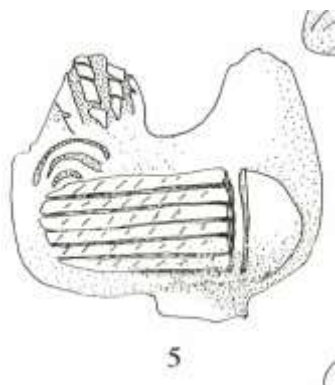

Image copyright
source p 235

Image copyright
Jeanlin, fig 11, p 221

Artefact ID	1169	Association strength	strong
Description	Cockerel figurine	Context strength	weak
Find type	figurine	Dating strength	weak
Material	ceramic	Overall strength	weak
Typology			
Start date	AD100	End date	AD200
Location	Colombières-sur-Orb	Department	Hérault
Site type	religious		
Source	Talvas, S., 2007. Recherches sur les figurines en terre cuite gallo-romaine en contexte archaéologique. Toulouse: Université Toulouse le Mirail - Toulouse II.		
Categories	display, iconographic, votive,		