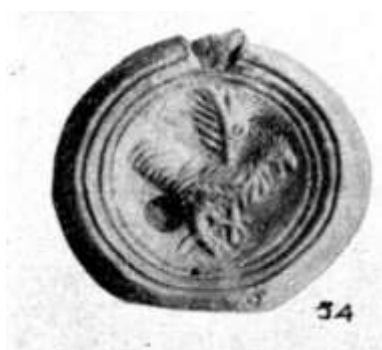

Image copyright

No Image Available

Artefact ID	1254	Association strength	strong
Description	Cockerel and palm lamp	Context strength	weak
Find type	lamp	Dating strength	weak
Material	ceramic	Overall strength	weak
Typology	Loeschcke VIII		
Start date		End date	
Location		Department	
Site type			
Source	Ponsigh, M., 1963. Les Lampes romaines de la Collection Ingres (Musée de Montauban). <i>Revue archéologique du Centre</i> , 2(2), 100-132.		
Categories	iconographic, plant,		