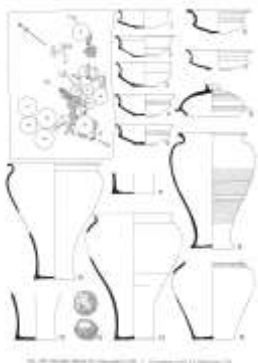

Image copyright
source fig 100 p 248