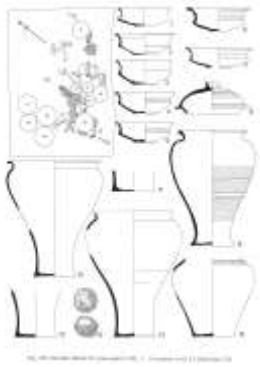

Artefact ID	1152	Association strength	neutral
Description	Cordoned Carinated Bowl holding chicken bones	Context strength	strong
Find type	pottery	Dating strength	neutral
Material	ceramic	Overall strength	neutral
Typology			
Start date	100BC	End date	20BC
Location	Juniville	Department	Ardennes
Site type	rural		
Source	Stead, I. M., Flouest, J. L., and Rigby, V., 2006. Iron Age and Roman Burials in Champagne. Oxford: Oxbow Books.		
Categories	association, consumption, funerary,		

Image copyright
source fig 100 p 248