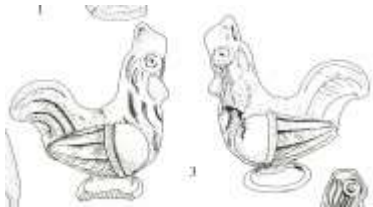

Image copyright
Fauduet, I., 1993. Les Temples de Tradition Celtique en Gaule Romaine. Paris: Editions Errance, p 109

Image copyright
Jeanlin, fig 11, p 221

Image copyright
source p 234

Artefact ID	1168	Association strength	strong
Description	Cockerel figurine	Context strength	neutral
Find type	figurine	Dating strength	weak
Material	ceramic	Overall strength	neutral
Typology			
Start date	AD50	End date	AD100
Location	Nuits-Saint-Georges	Department	Côte-d'Or
Site type	religious		
Source	Talvas, S., 2007. Recherches sur les figurines en terre cuite gallo-romaine en contexte archaéologique. Toulouse: Université Toulouse le Mirail - Toulouse II.		
Categories	display, iconographic,		