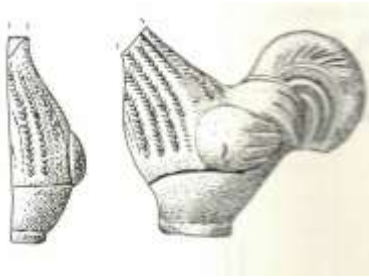

Image copyright
source, fig 72, p 181

Artefact ID	1957	Association strength	neutral
Description	Cockerel figurine tail	Context strength	weak
Find type	figurine	Dating strength	weak
Material	ceramic	Overall strength	weak
Typology	type II		
Start date		End date	
Location	Argentomagus	Department	Indre
Site type	urban		
Source	Fauduet, I. and Rouvier-Jeanlin, M., 1992. Les figurines en terre cuite. In: Allain, J., Fauduet, I., and Tuffreau-Libre, M., eds. La nécropole gallo-romaine du "Champ de l'image" à Argentomagus (Saint-Marcel, Indre): suivi d'une étude sur la nécropole d		
Categories	display, iconographic,