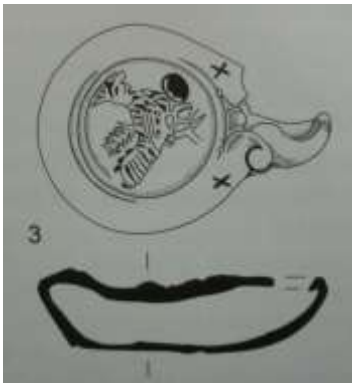

Image copyright
source fig 57 p 57

Artefact ID	1442	Association strength	weak
Description	Bird statue fragments	Context strength	neutral
Find type	statue	Dating strength	weak
Material	stone	Overall strength	weak
Typology			
Start date		End date	
Location	Saint-Léomer	Department	Vienne
Site type	religious		
Source	Vezeaux de Lavergne, E. de., 1999. Le sanctuaire gallo-romain de Mazamas à Saint-Léomer (Vienne). Paris: de Boccard.		
Categories	display, iconographic, religion,