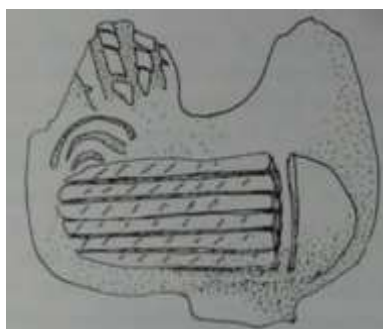

Image copyright
Fauduet, I., 1993. Les Temples de Tradition Celtique en Gaule Romaine. Paris: Editions Errance, p 109

Image copyright
Jeanlin, fig 11, p 221

Image copyright
source p 234

Artefact ID	1168	Association strength	strong
Description	Cockerel figurine	Context strength	neutral
Find type	figurine	Dating strength	weak
Material	ceramic	Overall strength	neutral
Typology			
Start date	AD50	End date	AD100
Location	Nuits-Saint-Georges	Department	Côte-d'Or
Site type	religious		
Source	Talvas, S., 2007. Recherches sur les figurines en terre cuite gallo-romaine en contexte archaéologique. Toulouse: Université Toulouse le Mirail - Toulouse II.		
Categories	display, iconographic,		