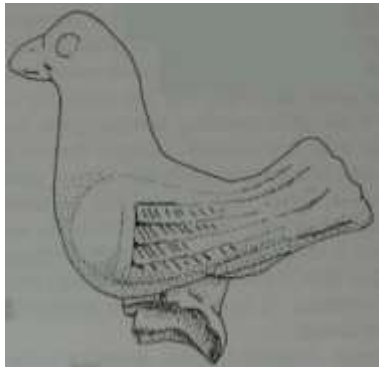

Image copyright
source, p 236

Image copyright
Jeanlin, fig 11, p 221

Artefact ID	1174	Association strength	neutral
Description	Hen figurine	Context strength	neutral
Find type	figurine	Dating strength	weak
Material	ceramic	Overall strength	neutral
Typology			
Start date	AD50	End date	AD100
Location	Nuits-Saint-Georges	Department	Côte-d'Or
Site type	religious		
Source	Talvas, S., 2007. Recherches sur les figurines en terre cuite gallo-romaine en contexte archaéologique. Toulouse: Université Toulouse le Mirail - Toulouse II.		
Categories	display, iconographic,		