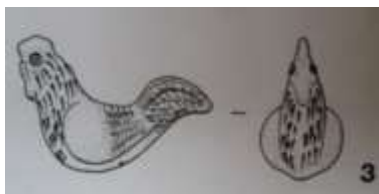

Image copyright

source p 398