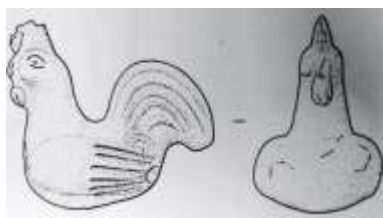

Image copyright
source p 383