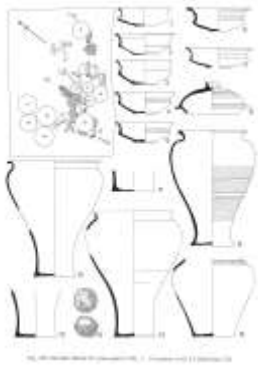

Image copyright
source fig 100 p 248