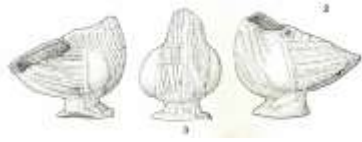

Image copyright
source, fig 38, p 105

Artefact ID	2243	Association strength	strong
Description	Cockerel figurine	Context strength	weak
Find type	figurine	Dating strength	neutral
Material	ceramic	Overall strength	neutral
Typology			
Start date	AD100	End date	AD200
Location	Bourbon-Lancy	Department	Saône-et-Loire
Site type	urban		
Source	Rouvier-Jeanlin, M., Joly, M., and Notet, J.-C., 1990. Bourbon-Lancy (Saône-et-Loire): un atelier de figurines en terre cuite gallo-romaines: les fouilles du Breuil, 1985-1986. Paris: Editions de la Maison des sciences de l'homme.		
Categories	display, iconographic,		

Image copyright

No Image Available

Artefact ID	2244	Association strength	strong
Description	Cockerel figurine	Context strength	weak
Find type	figurine	Dating strength	neutral
Material	ceramic	Overall strength	neutral
Typology			
Start date	AD100	End date	AD200
Location	Bourbon-Lancy	Department	Saône-et-Loire
Site type	urban		
Source	Rouvier-Jeanlin, M., Joly, M., and Notet, J.-C., 1990. Bourbon-Lancy (Saône-et-Loire): un atelier de figurines en terre cuite gallo-romaines: les fouilles du Breuil, 1985-1986. Paris: Editions de la Maison des sciences de l'homme.		
Categories	display, iconographic,